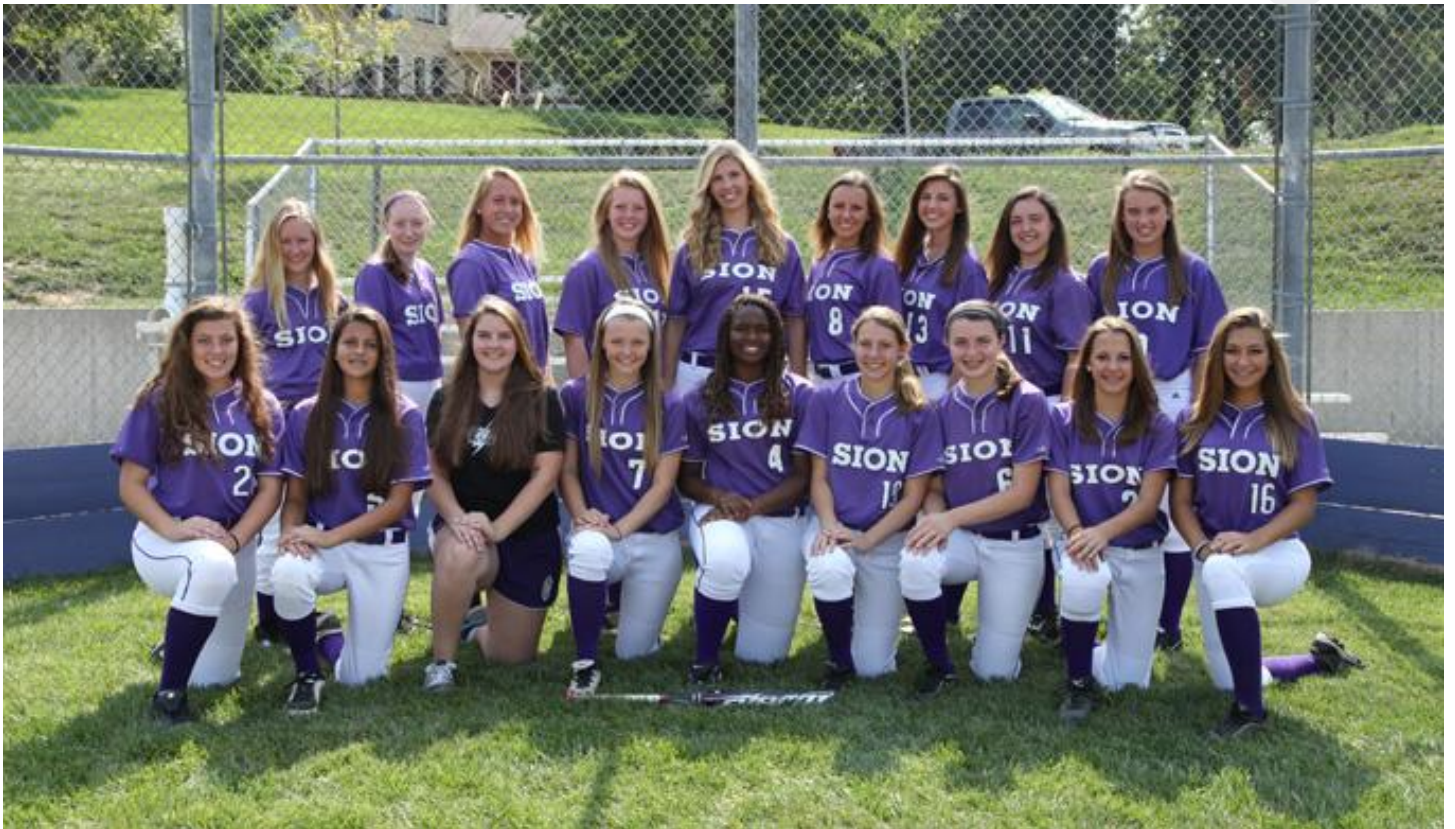

SION

SION STORM SOFTBALL ARCHIVES - 2013

Front row: Chloe Long, Natalie Arreguin, Michaela Elsbrend, Madison Heide, Chioma Okaugu, Sophie Nedelco, Aimee Rogers, Madilyn Dercher, Mckenzie Fuller

Back row: Aimelia Bodde, Beth Borgmeyer, Megan Sloan, Jenn Bolton, Mary Kerns, Tiff Dercher, Mira Scavuzzo, Kat Milano, Morgan Jenkins